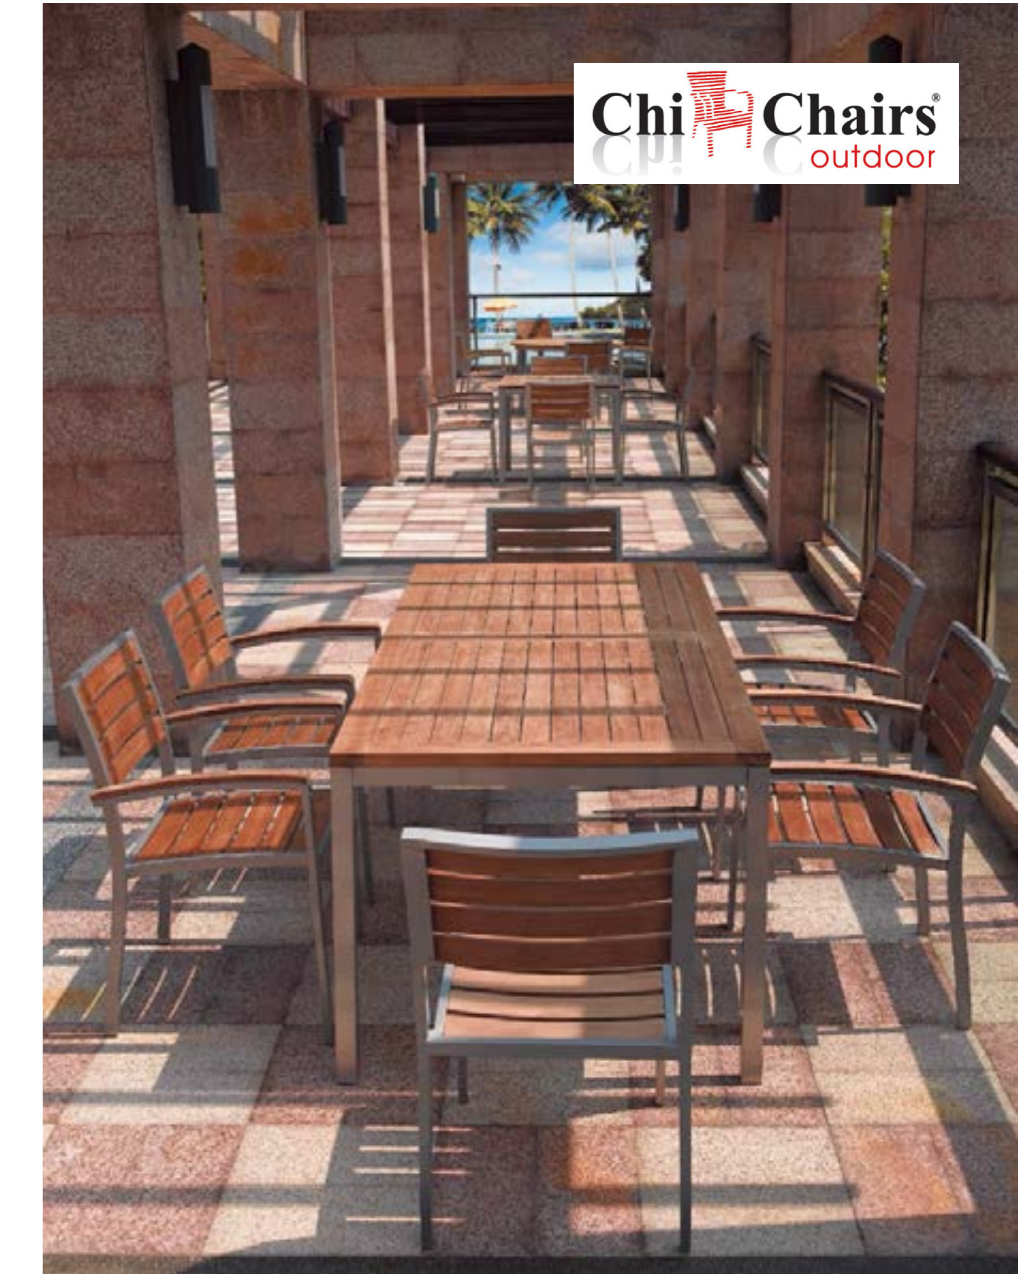

AS5604E19TEX Sunlounger with Shade 206x59x38 cm 81¹/₈"x23¹/₄"x15"

AS5604N61TEX Sunlounger with Arm with Wheels 203x69x56x36 cm 79⁷/₈"x27¹/₈"x22"x14¹/₈"

64

5602 | MEDITERRANEAN

65

Sling:5015
Frame:81215
Armrest: Teak