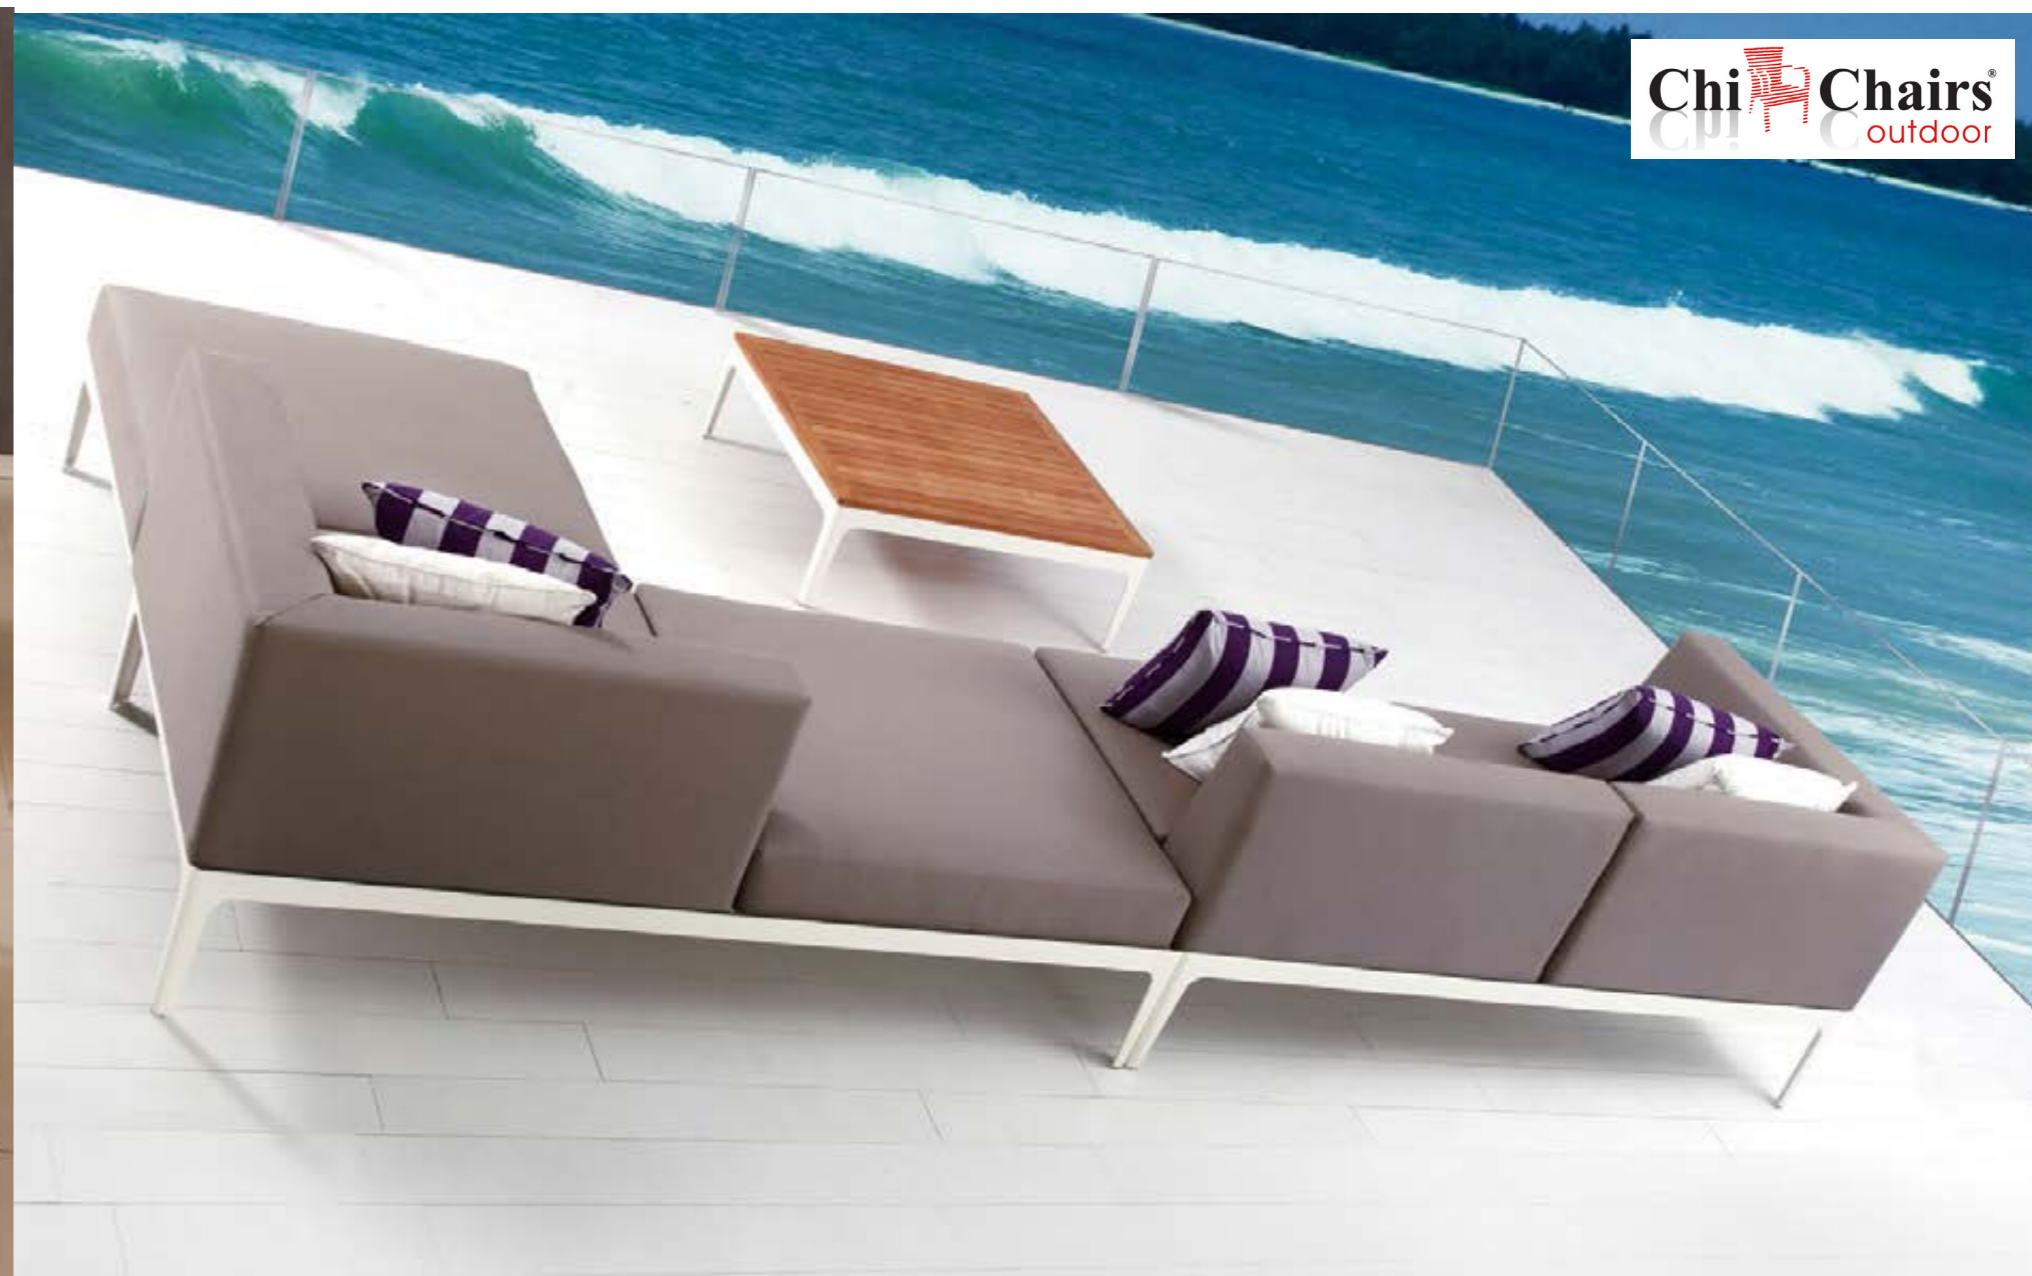

Recommended Sets

Chi Chairs
CP! outdoor

5795 | SPAGHETTI

24

Chi Chairs
CP! outdoor

25

Strap: Taupe 5015
Frame: Anthracite 72412

5795 SPAGHETTI