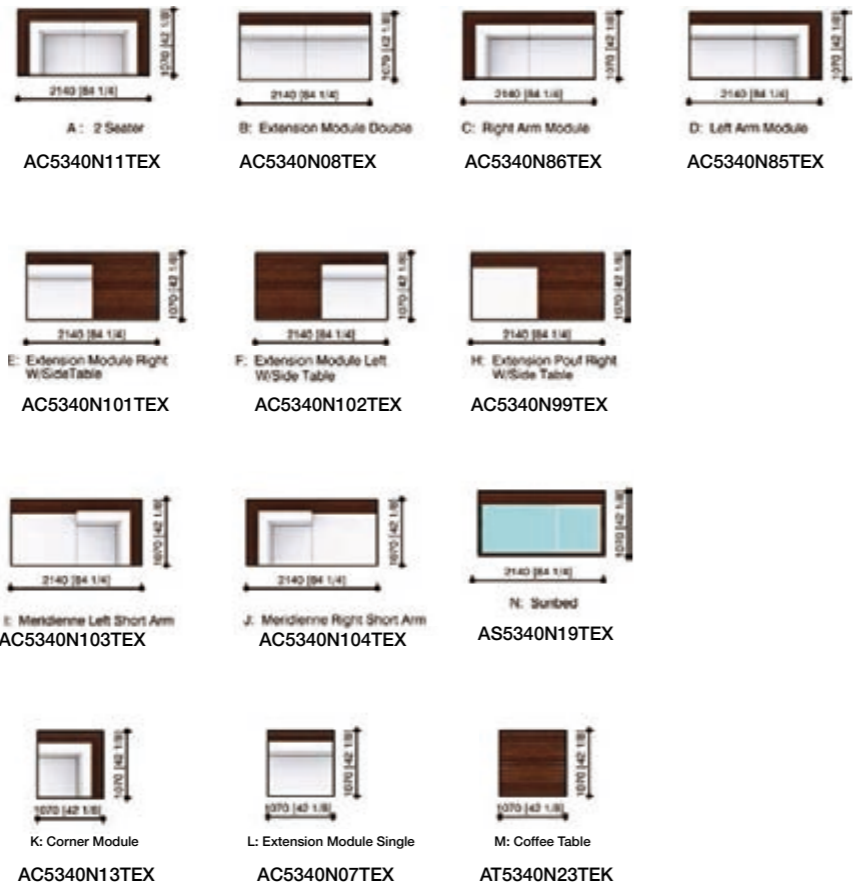

14

15

16

Sling:white wash 5111
Frame:white matt 1200371

17

Sling:white wash 5111
Frame:white matt 1200371

5322 | EGO

Sling:Light grey 50055+QDF
Frame:White mat 1200371