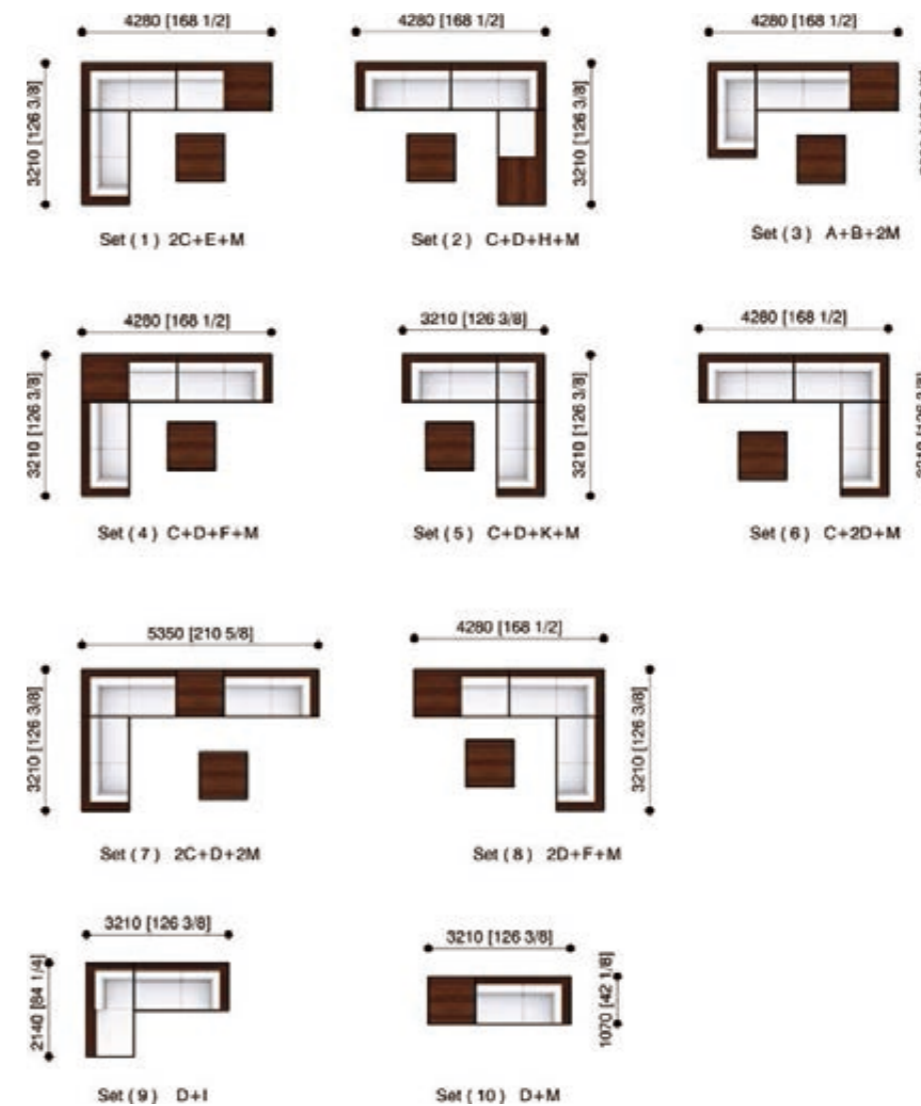

AT5321B23TEK

Coffee Table

117x68x35 cm

46¹/₈"x26⁷/₈"x13⁷/₈"

16

Sling:white wash 5111
Frame:white matt 1200371

17

Sling:white wash 5111
Frame:white matt 1200371