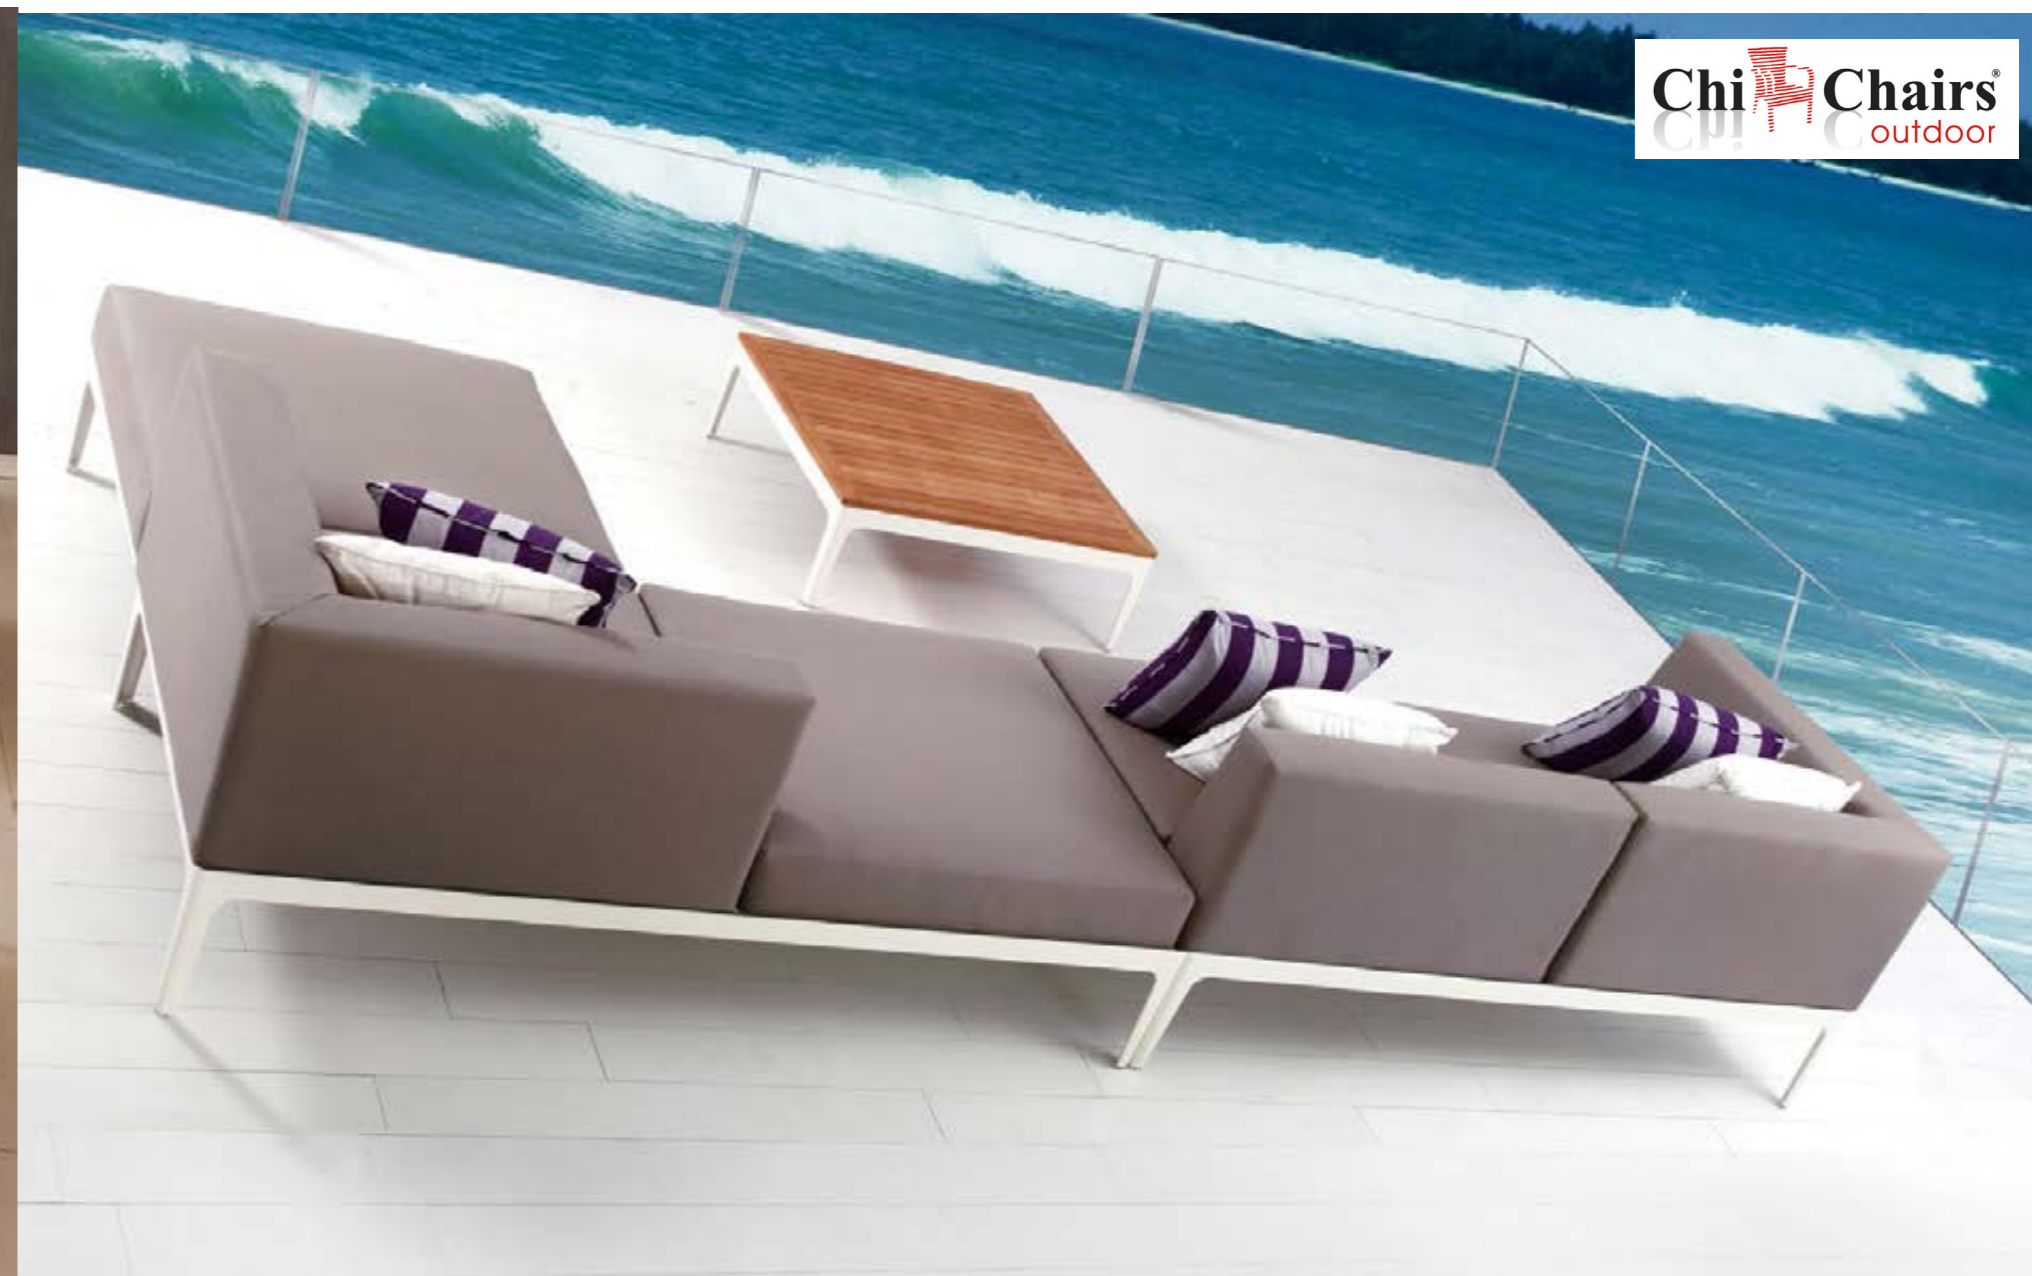

Sling:Taupe 50045
Frame:White mat 1200371

Recommended Sets

Chi Chairs
CP! outdoor

5795 | SPAGHETTI

24

Chi Chairs
CP! outdoor

25

Strap: Taupe 5015
Frame: Anthracite 72412