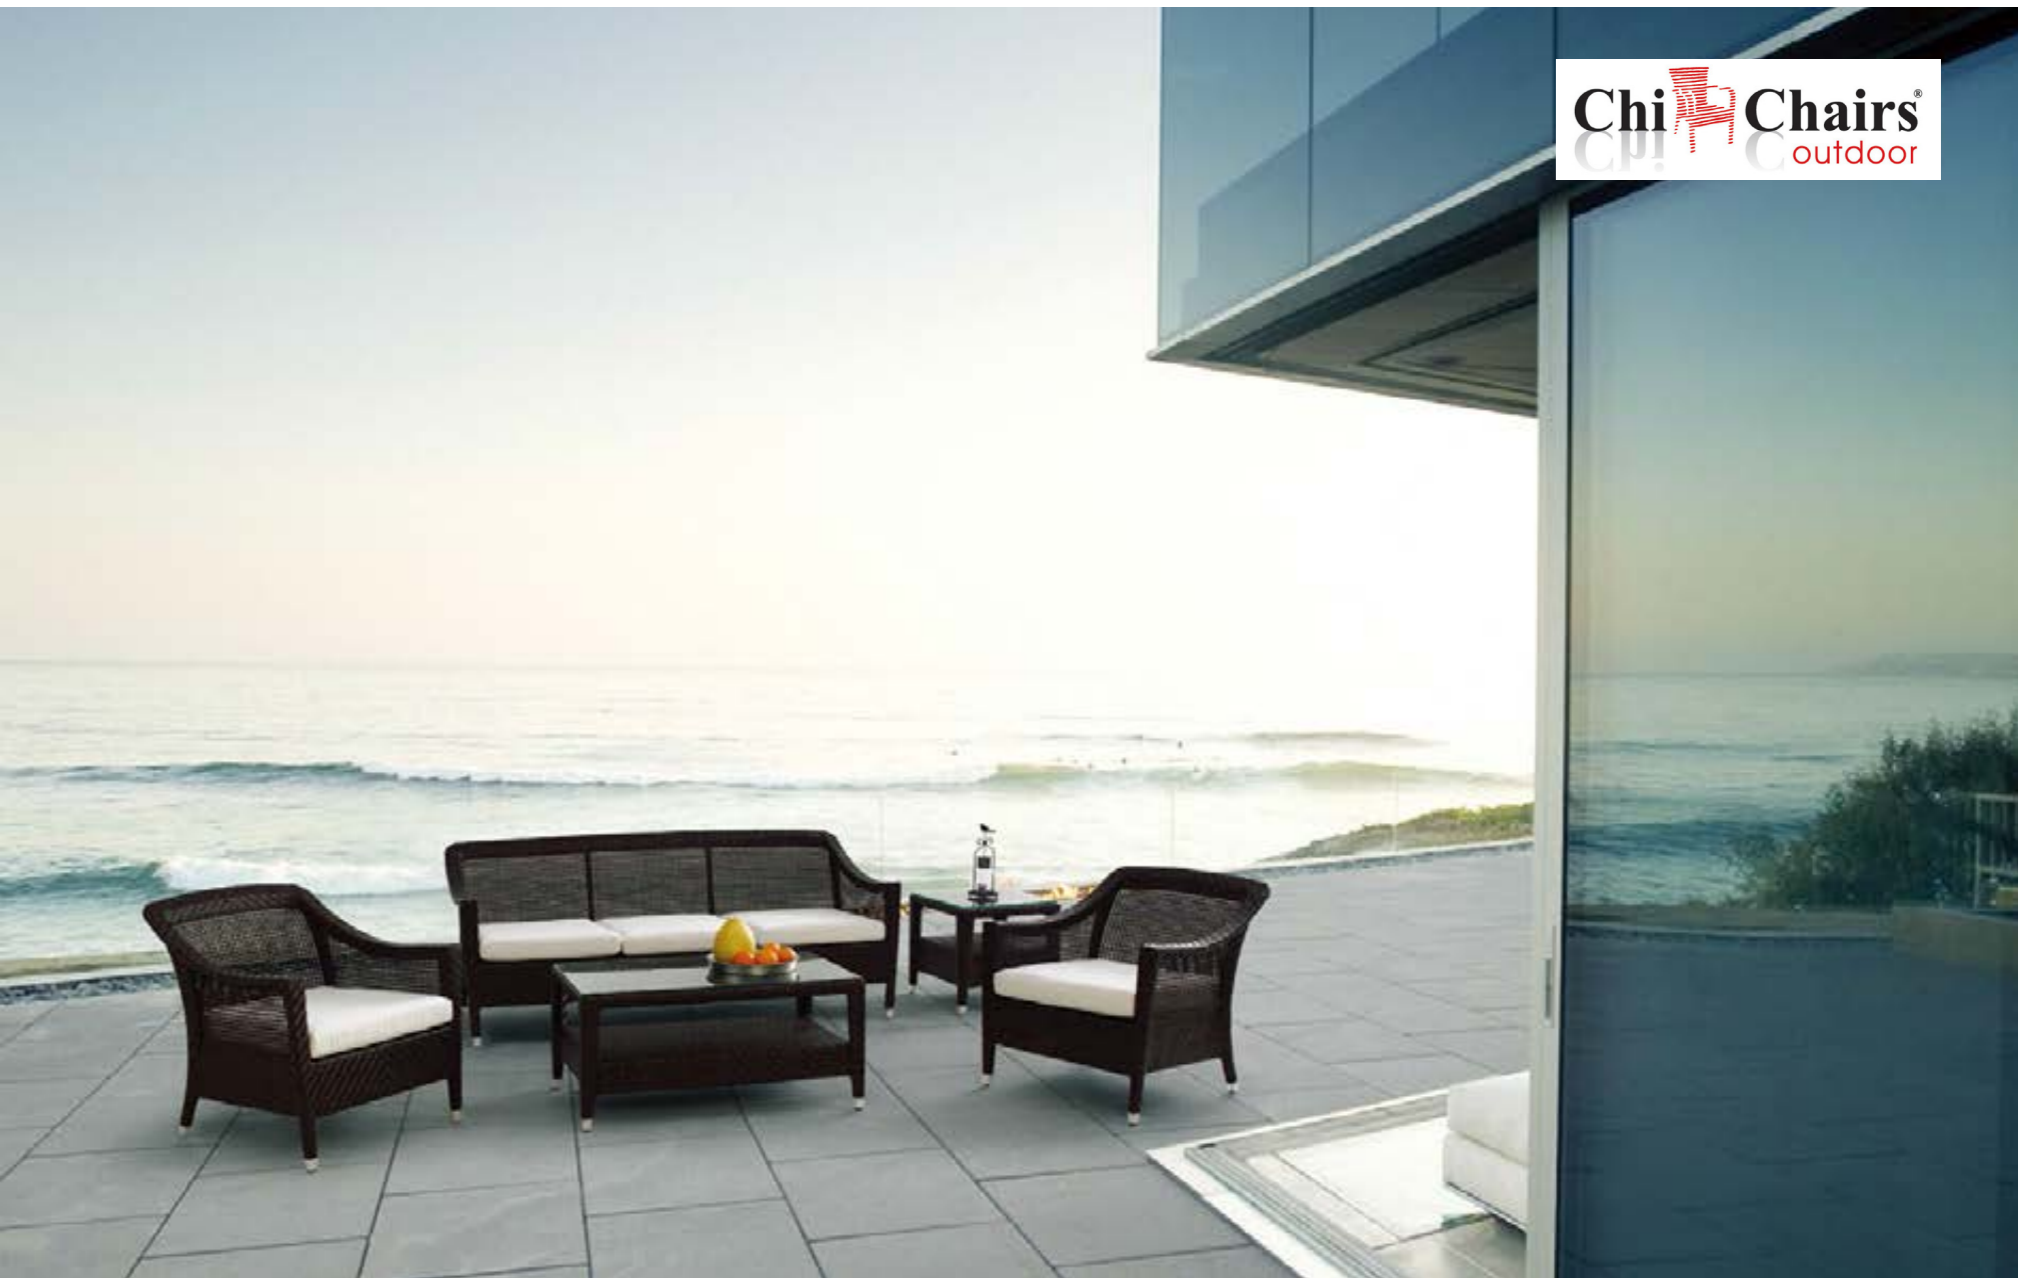

Chi Chairs[®]
outdoor

Wicker:Indo coffee 0043

Wicker:Indo coffee 0043
Cushion:Sunbrella Natural 5404

104

Wicker:White wash 9880
Cushion:Blue 15537073

105

Wicker:White wash 9880
Cushion:Blue 15537073

Wicker: White wash 9880
Cushion: Blue 15537073