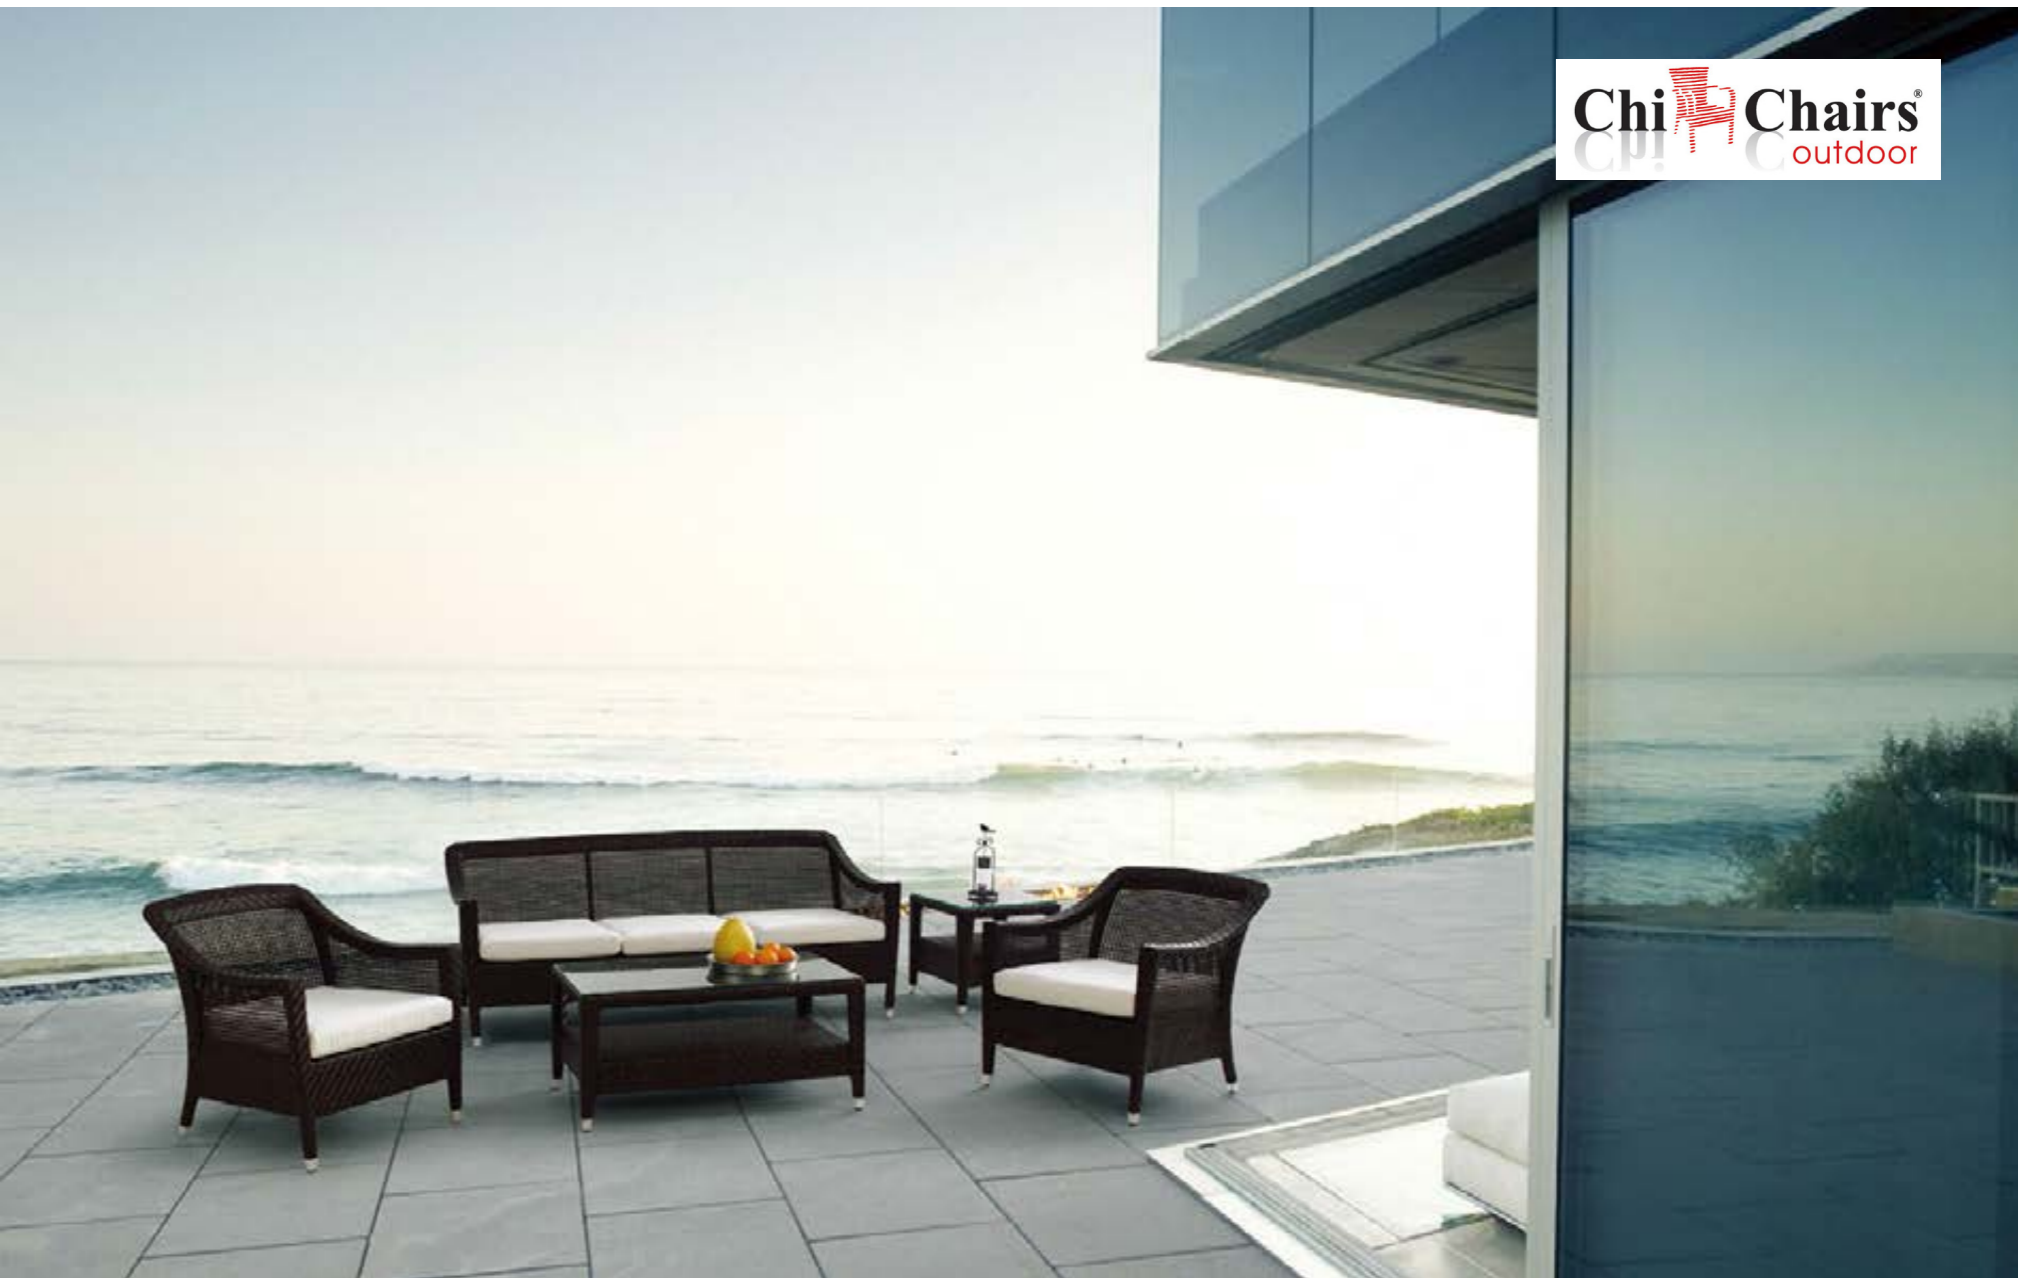

AB5676N37RAT

Base

∅ 58x100cm

∅ 22⁷/₈"x39³/₈"

5522 | HAWAII

Chi Chairs[®]
outdoor

Chi Chairs[®]
outdoor

102