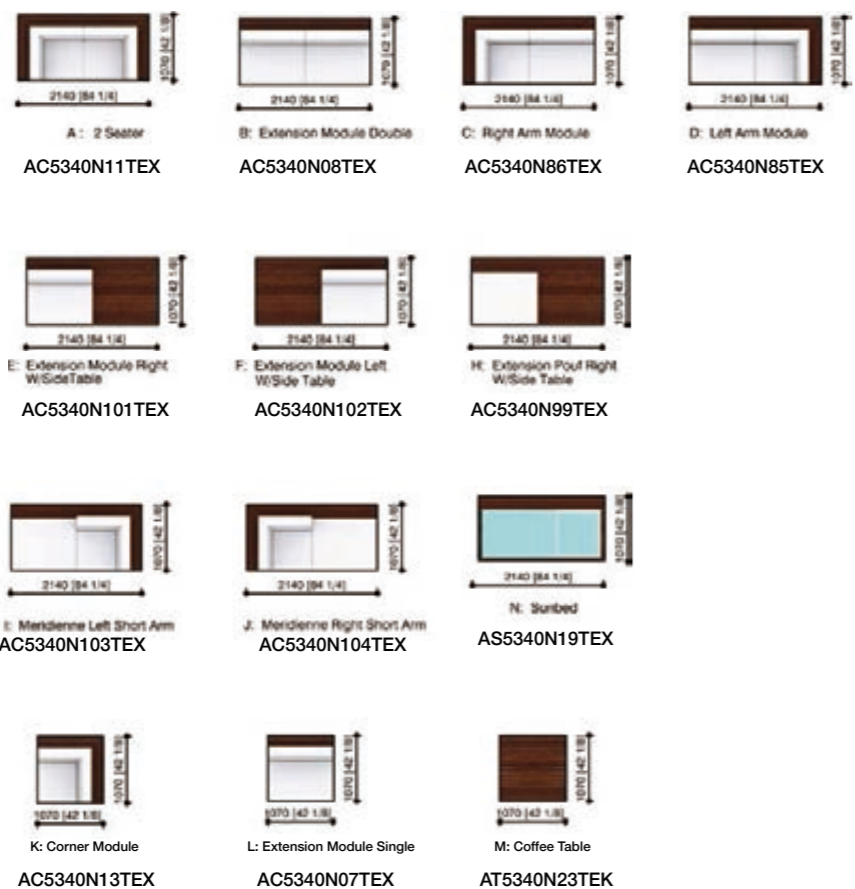

AT5321B23TEK

Coffee Table

117x68x35 cm

46¹/₈"x26⁷/₈"x13⁷/₈"

16

Sling:white wash 5111
Frame:white matt 1200371

17

Sling:white wash 5111
Frame:white matt 1200371