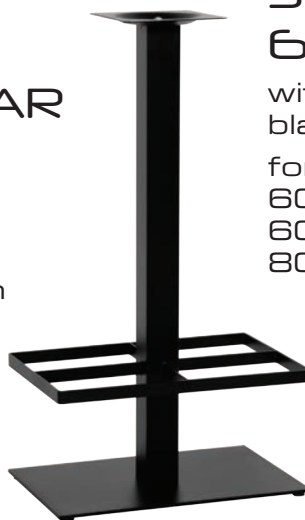

with footrest 
 black
 for tops:
 60x70, 60x80,
 60x100, 70x70,
 80x80 cm

TABLE BASE
SLIM 800-Q80 BAR

with footrest 
 black
 for tops:
 60x80, 60x100 cm
 70x70, 70x110 cm
 80x80, 80x120 cm

TABLE BASE

PIRAM 43 XXL

black

for tops:

ø80, ø90, ø105 cm

ø120, ø140, ø160 cm

TABLE BASE

OSLO WICKER

dark brown

silver