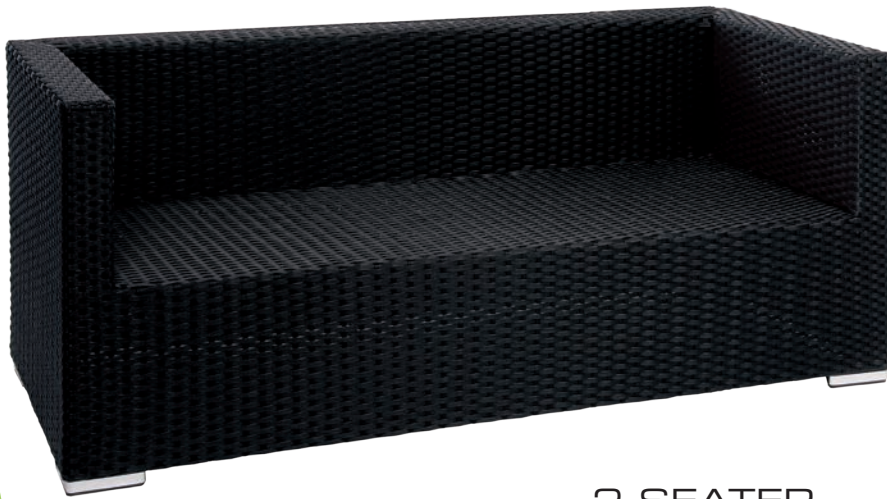

vanila white

Height: 64 cm
Width: 85 cm
Depth: 78 cm

relax your body

set
OREGANO
vanila white

Lounge Furniture

relax your body

set
JAMAICA
pearl black

Lounge Furniture

ARMCHAIR LOUNGE
JAMAICA

black 5x5
not stackable

Height: 67 cm
Width: 75 cm
Depth: 69 cm

2 SEATER
SOFA JAMAICA

black 5x5
not stackable

Height: 67,5 cm
Width: 160 cm
Depth: 70 cm

COFFEE TABLE
JAMAICA XL

black 5x5