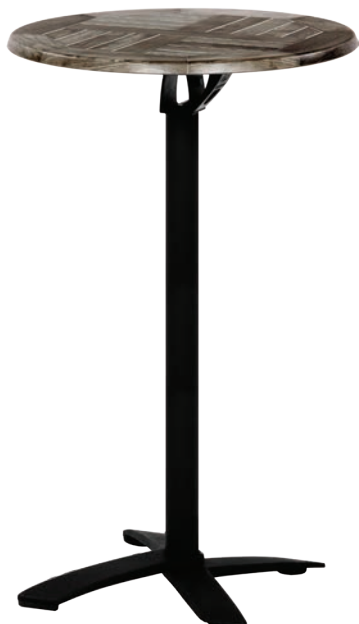

TABLE

AVANGARD FOLDING BAR

black
for tops:
ø60, ø70 cm
60x60, 70x70 cm

Folding Tables